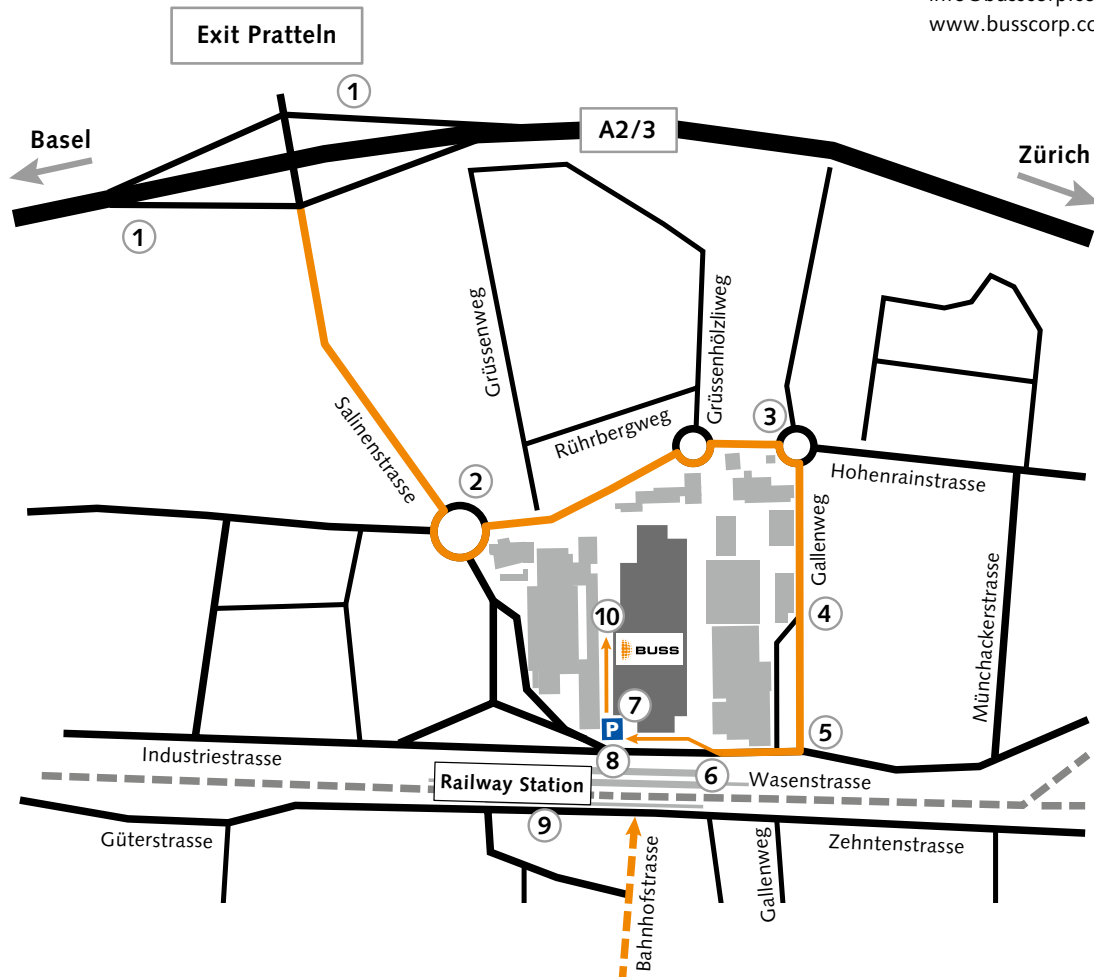

### By road

Take motorway exit «Pratteln/Schweizerhalle» ① and follow the «Pratteln» direction. After 300m leave roundabout ② by the third exit to «Liestal». Leave the next but one roundabout by the first exit ③. Take the left lane before the underpass ④ and continue toward the railway tracks. At the end of the road ⑤ turn right and drive beside the railway line until the «Buss Industriepark» entrance ⑥. You can park in front of the reception office ⑦.

### By rail

Leave the pedestrian underpass in the «Nord» direction and go right to the turnstile ⑧. Press the green button to open the turnstile. Go right to the reception office ⑦.

### By tram (streetcar)

Leave tram No. 14 at «Bahnhofstrasse». Go toward the railway station ⑨ and use the pedestrian underpass. Then continue as under «By rail».

### Goods delivery

See «By road». Keep left in the works and follow the «Warenannahme Buss AG» sign to ⑩.